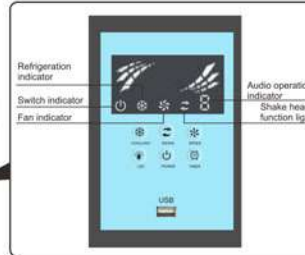

FEATURE

- •Durable rotomold housing
- •Electrical cord holder for easy movement and storage
- •Cools warehouses, factories, machine shops, welding areas and more
- •Attractive compact design
- •Low installation, running and maintenance cost
- •Remote control for easy operation
- •Different settings and running features
- •Handles to easily carry the unit
- •Wheeled units with integrated water tank for multiple applications
- •Long uninterrupted running time without need of water refilling

- •Low noise
- •Ionizer
- •Centrifugal fan
- •Automatic water supply
- •Easy to move on wheels
- •Flaps swing automatically
- •No installation required
- •Eco friendly: no compressor, no gas, very low consumption
- •It renovates and cleans the air from fumes, dust and odours
- •It can perfume the air

FAN COOLING ANION TIMER LED USB